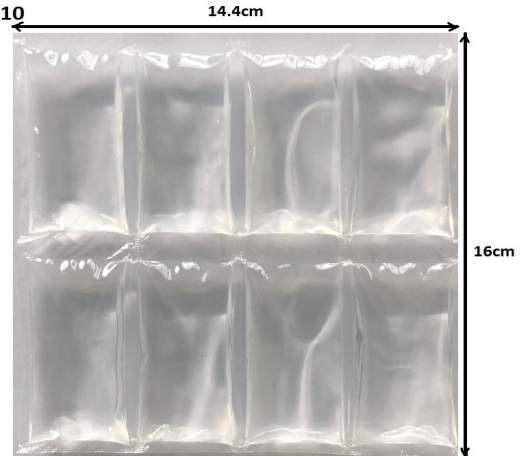

## School Icepak Sizing Guide

**55mm Large Pack**  
Pack Of 12 Ice Sheets  
IB-55-4x2-12

**80mm Large Pack**  
Pack Of 10 Ice Sheets  
IB-80-2x4-10

**55mm Regular Pack**  
Pack Of 24 Ice Sheets  
IB-55-2x2-24

**80mm Regular Pack**  
Pack Of 20 Ice Sheets  
IB-80-1x4-20

**55mm Singles Pack**  
Pack Of 96 Individual Cells  
IB-55-1x1-96

**80mm Singles Pack**  
Pack Of 80 Individual Cells  
IB-80-1x1-80

**1 Metre  
One Metre Flexible Ice Blanket  
IB-80-12x13-1**

**Carton Of Flexible Ice Blanket  
One Continuous Sheet (10.6m x 44cm)  
IB-80-12x136-1**