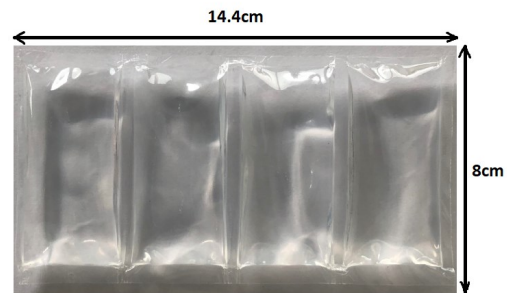

## School Icepak Sizing Guide

**55mm Large Pack**  
Pack Of 12 Ice Sheets  
IB-55-4x2-12

**80mm Large Pack**  
Pack Of 10 Ice Sheets  
IB-80-2x4-10

**55mm Regular Pack**  
Pack Of 24 Ice Sheets  
IB-55-2x2-24

**80mm Regular Pack**  
Pack Of 20 Ice Sheets  
IB-80-1x4-20

**55mm Singles Pack**  
Pack Of 96 Individual Cells  
IB-55-1x1-96

**80mm Singles Pack**  
Pack Of 80 Individual Cells  
IB-80-1x1-80

**1 Metre  
One Metre Flexible Ice Blanket  
IB-80-12x13-1**

**Carton Of Flexible Ice Blanket  
One Continuous Sheet (10.6m x 44cm)  
IB-80-12x136-1**