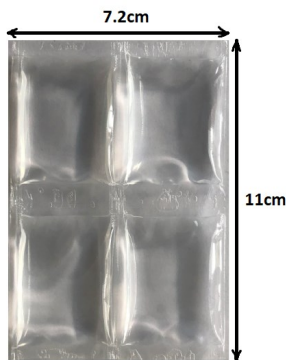

## School Icepak Sizing Guide

**55mm Large Pack**  
Pack Of 12 Ice Sheets  
IB-55-4x2-12

**80mm Large Pack**  
Pack Of 10 Ice Sheets  
IB-80-2x4-10

**55mm Regular Pack**  
Pack Of 24 Ice Sheets  
IB-55-2x2-24

**80mm Regular Pack**  
Pack Of 20 Ice Sheets  
IB-80-1x4-20

**55mm Singles Pack**  
Pack Of 96 Individual Cells  
IB-55-1x1-96

**80mm Singles Pack**  
Pack Of 80 Individual Cells  
IB-80-1x1-80

**1 Metre  
One Metre Flexible Ice Blanket  
IB-80-12x13-1**

**Carton Of Flexible Ice Blanket  
One Continuous Sheet (10.6m x 44cm)  
IB-80-12x136-1**