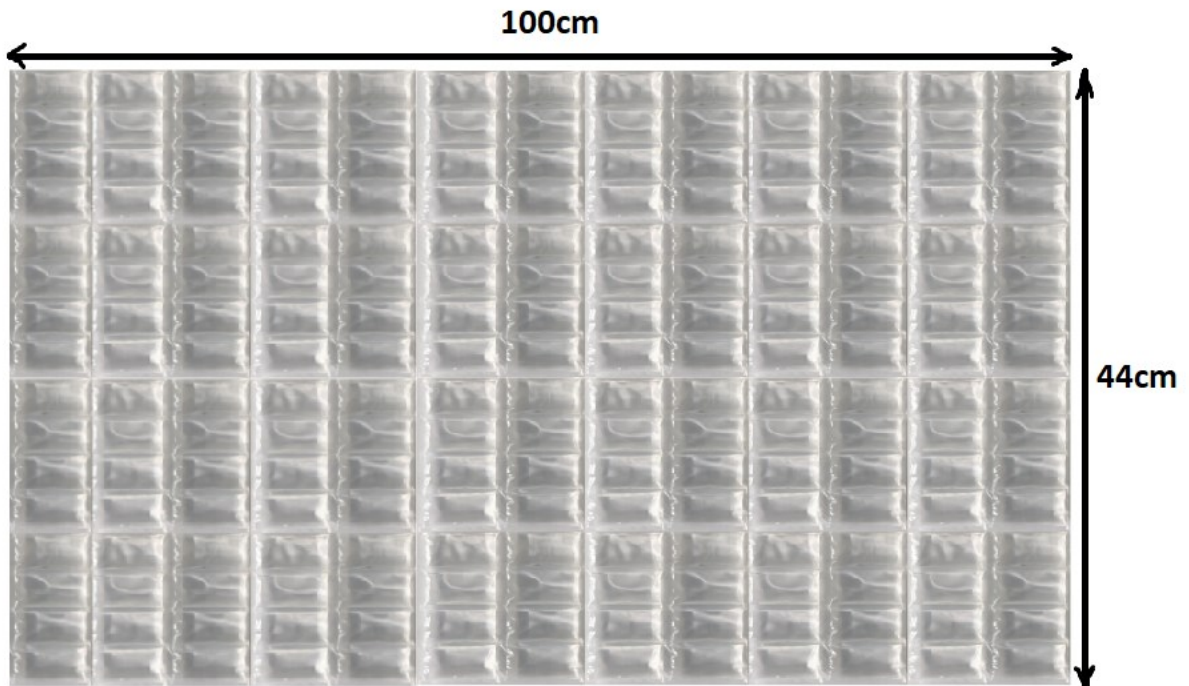

## School Icepak Sizing Guide

**55mm Large Pack**  
Pack Of 12 Ice Sheets  
IB-55-4x2-12

**80mm Large Pack**  
Pack Of 10 Ice Sheets  
IB-80-2x4-10

**55mm Regular Pack**  
Pack Of 24 Ice Sheets  
IB-55-2x2-24

**80mm Regular Pack**  
Pack Of 20 Ice Sheets  
IB-80-1x4-20

**55mm Singles Pack**  
Pack Of 96 Individual Cells  
IB-55-1x1-96

**80mm Singles Pack**  
Pack Of 80 Individual Cells  
IB-80-1x1-80

**1 Metre  
One Metre Flexible Ice Blanket  
IB-80-12x13-1**

**Carton Of Flexible Ice Blanket  
One Continuous Sheet (10.6m x 44cm)  
IB-80-12x136-1**