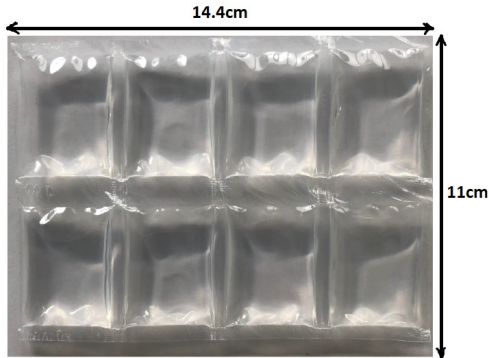

## School Icepak Sizing Guide

**55mm Large Pack**  
Pack Of 12 Ice Sheets  
IB-55-4x2-12

**80mm Large Pack**  
Pack Of 10 Ice Sheets  
IB-80-2x4-10

**55mm Regular Pack**  
Pack Of 24 Ice Sheets  
IB-55-2x2-24

**80mm Regular Pack**  
Pack Of 20 Ice Sheets  
IB-80-1x4-20

**55mm Singles Pack**  
Pack Of 96 Individual Cells  
IB-55-1x1-96

**80mm Singles Pack**  
Pack Of 80 Individual Cells  
IB-80-1x1-80

**1 Metre  
One Metre Flexible Ice Blanket  
IB-80-12x13-1**

**Carton Of Flexible Ice Blanket  
One Continuous Sheet (10.6m x 44cm)  
IB-80-12x136-1**